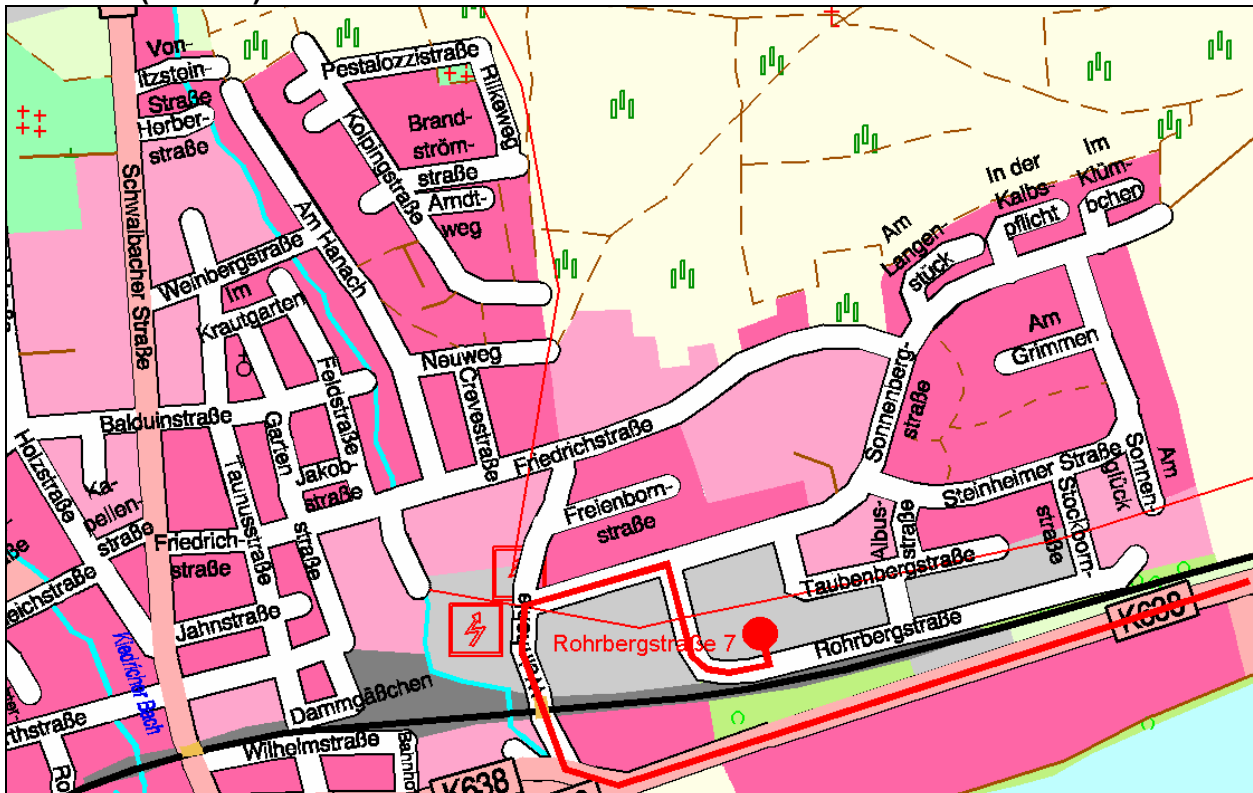

Route to Heimann Sensor, Rohrbergstr. 7, 65343 Eltville, Germany

Access route to Eltville:

Detailed (Eltville):

Along A66 take exit **WI-Frauenstein/Niederwalluf**, pass through Niederwalluf towards Eltville (road K638). In Eltville turn right at the first street (Weinhohle), turn right at the next crossing (Sonnenbergstrasse). Again turn right at the next intersection (Rohrbergstrasse). Follow the route to number 7.