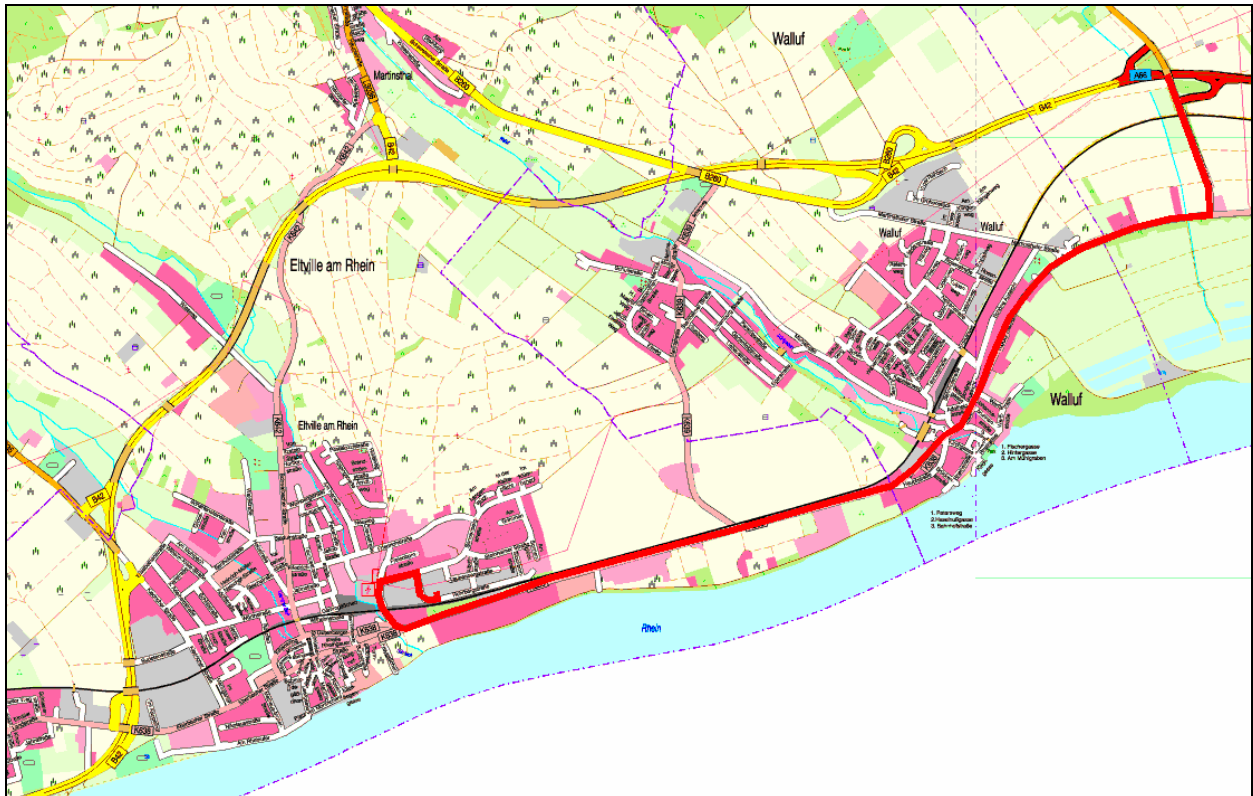

Route to Heimann Sensor, Rohrbergstr. 7, 65343 Eltville, Germany

Access route to Eltville:

Detailed (Eltville):

Along A66 take exit **WI-Frauenstein/Niederwalluf**, pass through Niederwalluf towards Eltville (road K638). In Eltville turn right at the first street (Weinhohle), turn right at the next crossing (Sonnenbergstrasse). Again turn right at the next intersection (Rohrbergstrasse). Follow the route to number 7.